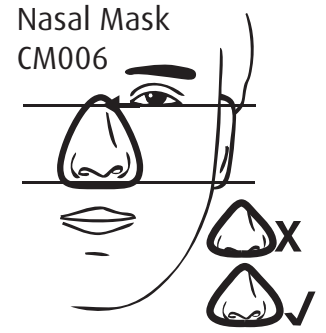

Deluxe CPAP Mask Size Guide

CMSIZE01

Small
CM006S

Medium
CM006M

Large
CM006L

Nasal Mask
CM006

Mouth should be slightly open,
as if breathing.

Full Face Mask
CM005

Large
CM005L

Medium
CM005M

Small
CM005S